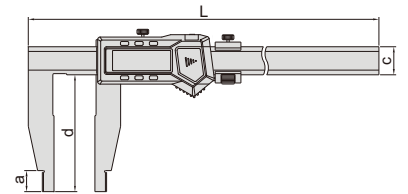

DIGITAL CALIPERS

DATA
OUTPUT

1106-501

- Non waterproof
- Resolution: 0.01mm/0.0005"
- Button function: on/off, zero, mm/inch, ABS, data preset
- Battery CR2032
- Made of stainless steel

With data interface

(data output cable code 7315-22 , 7302-22 , optional, for calipers with c=24mm or 31mm)

Code	Range	Accuracy	a	c	d	e	L
1106-301	0-300mm/0-12"	±0.05mm	18mm	24mm	100mm	20mm	420mm
1106-302	0-300mm/0-12"	±0.05mm	18mm	24mm	150mm	20mm	420mm
1106-451	0-450mm/0-18"	±0.05mm	18mm	24mm	100mm	20mm	625mm
1106-501	0-500mm/0-20"	±0.05mm	18mm	24mm	100mm	20mm	675mm
1106-502	0-500mm/0-20"	±0.06mm	18mm	24mm	150mm	20mm	675mm
1106-503	0-500mm/0-20"	±0.06mm	24mm	31mm	200mm	20mm	675mm
1106-505	0-500mm/0-20"	±0.08mm	24mm	42mm	300mm	20mm	675mm
1106-601	0-600mm/0-24"	±0.05mm	18mm	24mm	100mm	20mm	770mm
1106-602	0-600mm/0-24"	±0.06mm	18mm	24mm	150mm	20mm	770mm
1106-603	0-600mm/0-24"	±0.06mm	24mm	31mm	200mm	20mm	770mm
1106-802	0-800mm/0-32"	±0.07mm	24mm	31mm	150mm	20mm	1025mm
1106-1002	0-1000mm/0-40"	±0.08mm	24mm	31mm	150mm	20mm	1220mm
1106-1003	0-1000mm/0-40"	±0.08mm	24mm	31mm	200mm	20mm	1220mm
1106-1005	0-1000mm/0-40"	±0.10mm	24mm	42mm	300mm	20mm	1220mm
1106-1502	0-1500mm/0-60"	±0.11mm	24mm	42mm	150mm	20mm	1780mm
1106-1503	0-1500mm/0-60"	±0.12mm	24mm	42mm	200mm	20mm	1780mm
1106-2002	0-2000mm/0-80"	±0.14mm	24mm	42mm	150mm	20mm	2290mm
1106-2003	0-2000mm/0-80"	±0.14mm	24mm	42mm	200mm	20mm	2290mm
1106-2502	0-2500mm/0-100"	±0.22mm	24mm	42mm	150mm	20mm	2800mm
1106-3002	0-3000mm/0-120"	±0.26mm	24mm	42mm	150mm	20mm	3300mm